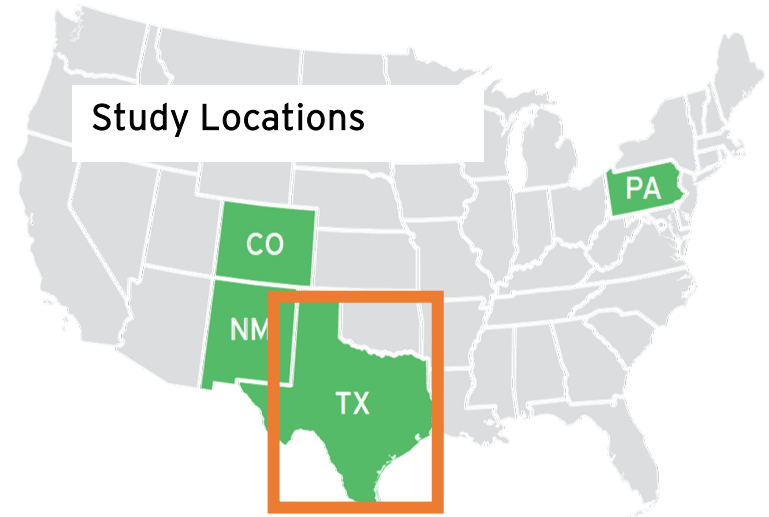

**Armistead (Ted) G.
Russell**
Georgia Institute of
Technology Atlanta, GA

Stefanie Ebelt
Emory University
Atlanta, GA

Peter S. Thorne
University of Iowa
Iowa City, IA

Christopher Paciorek
University of California,
Berkeley, CA

How we work

Exposure Research Summary

Air Quality and Noise

Tracking Community Exposures and Releases (TRACER) Collaboration

Jeffrey Collett
Colorado State

Lea Hildebrandt Ruiz
Univ of TX-Austin

Meredith Franklin
Univ of Toronto

Water Quality

Jennifer Baka
Penn State

Joseph Ryan
Univ of Colorado

A map of the United States with various regions highlighted in purple, representing shale plays. The map is overlaid on a satellite-style background of the United States and surrounding oceans. The text "Thank you" is centered over the map in a large, white, sans-serif font.